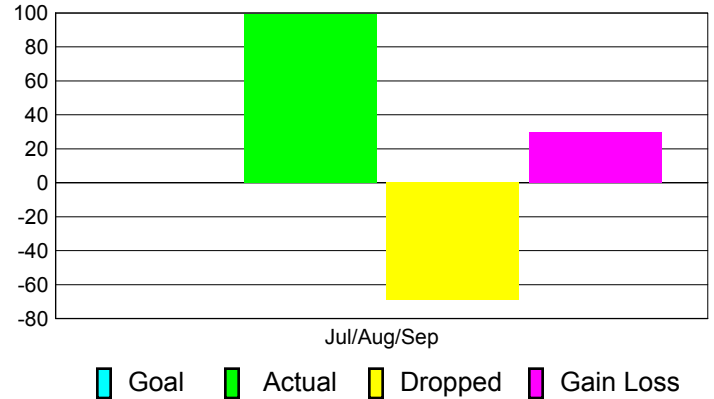

Membership Results 2012-2013

Goal, New, Dropped, Gain/Loss

Comparison of Membership Gain/Loss

Current Year Compared to the Previous Year